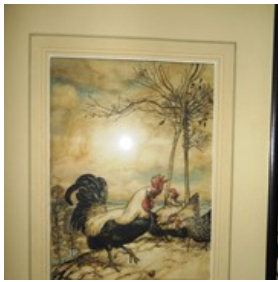

# Research Collections

Two Profiles

High Life

Neolithic Age

The Dog and the Hare

The Cock and the Jewel

Resplendent

Later Known as Mount Edith Cavell

Boy's portrait

Burnt Wood

Shorty White-Grass A-PO-TO-YE-SEE

Mapudre, A Mangbetou Woman

Rocky Mountains

Portrait

Anis-Ta-ma-Ka

Blood Indian Chief