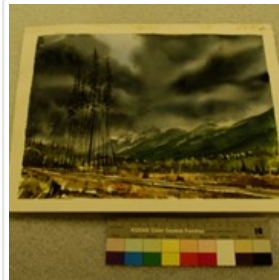

# Research Collections

Laura

Jolene

Mt. Temple

Mosquito Creek

Rundle

Stormy Mountain Sky

Above Mount Assiniboine #1

On Lake O'Hara

Acrylic; Mixed Media Painting

Acrylic; Mixed Media Painting

Lily Watching a Hiker

Landscape 232

Mountain Talk

Tableland Glimpse (Gros Morne, NL)

Sister's Snow