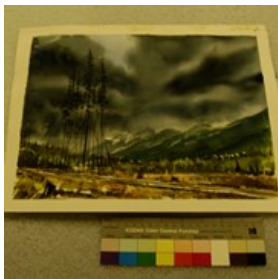

Research Collections

Boulder Pass

Evening near Floe Lake

Lone Tree Below
Illecillewaet Glacier

Mosquito Creek

Motion Pictures: B20:
Looking for the Body in
the Upper ...

Mt. Temple

Rundle

Rundle Study

Stormy Mountain Sky

Study for Boulder Pass

Valley Fire