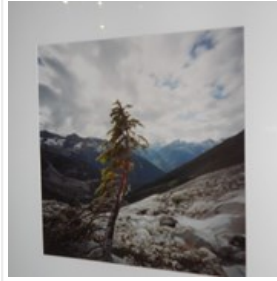

Research Collections

Boulder Pass

Evening near Floe Lake

Lone Tree Below
Illecillewaet Glacier

Mosquito Creek

Motion Pictures: B20:
Looking for the Body in
the Upper ...

Mt. Temple

Rundle