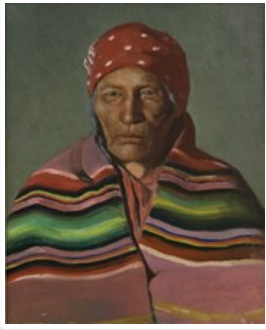

Mrs. Jonie

<https://archives.whyte.org/en/permalink/artifactwyp.02.057>

Artist: Peter Whyte (1905 – 1966, Canadian)

Title: Mrs. Jonie

Date: 1930

Medium: oil on canvas

Dimensions: 54.2 x 43.3 cm

Subject: portrait

female

Indian costume

Credit: Gift of Catharine Robb Whyte, O. C., Banff, 1979

Catalogue Number: WYP.02.057

Notes: Artistry Revealed: Peter Whyte, Catharine Robb Whyte and Their Contemporaries; June 17, 2018 to October 21, 2018

Images