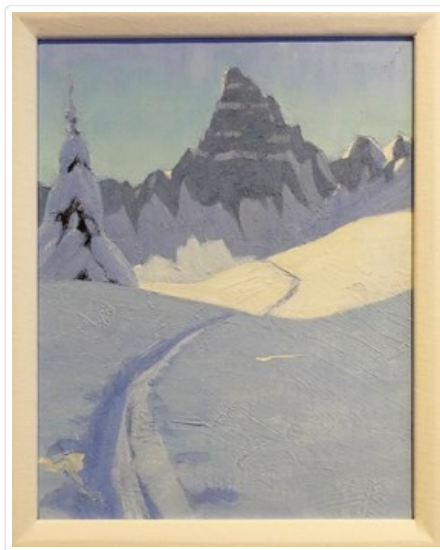

Idealized Landscape

<https://archives.whyte.org/en/permalink/artifactwyp.01.173>

Artist: Peter Whyte (1905 – 1966, Canadian)

Title: Idealized Landscape

Date: 1938

Medium: oil on canvas

Dimensions: 35.0 x 27.5 cm

Subject: landscape
Canadian Rockies

winter

snow

ski trail

Credit: Gift of Catharine Robb Whyte, O. C., Banff, 1979

Catalogue Number: WYP.01.173

Notes: Artistry Revealed: Peter Whyte, Catharine Robb Whyte and Their Contemporaries; June 17, 2018 to October 21, 2018

Images