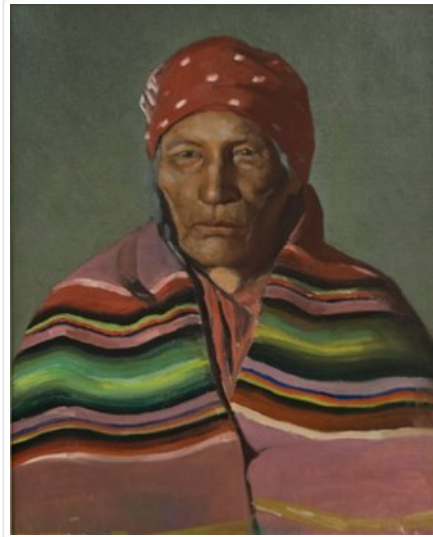

Mrs. Jonie

<https://archives.whyte.org/en/permalink/artifactwyp.02.057>

Artist: Peter Whyte (1905 – 1966, Canadian)

Title: Mrs. Jonie

Date: 1930

Medium: oil on canvas

Dimensions: 54.2 x 43.3 cm

Subject: portrait

female

Indian costume

Credit: Gift of Catharine Robb Whyte, O. C., Banff, 1979

Catalogue Number: WYP.02.057

Notes: Artistry Revealed: Peter Whyte, Catharine Robb Whyte and Their Contemporaries; June 17, 2018 to October 21, 2018

Images