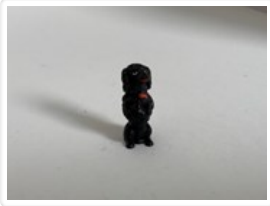

Animal Figurine

<https://archives.whyte.org/en/permalink/artifact107.01.0187>

Title: Animal Figurine
Date: n.d.
Material: ceramic
Dimensions: 2.5 x 1.0 cm
Description: Miniature ceramic figurine of a black dog wearing a red bowtie and sitting up on its hind legs
Subject: Whyte
miniature
ceramic
animal
Credit: Gift of Catharine Robb Whyte, O. C., Banff, 1979
Catalogue Number: 107.01.0187

Images