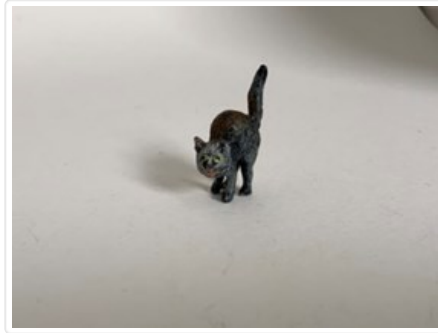

Animal Figurine

<https://archives.whyte.org/en/permalink/artifact107.01.0183>

Title: Animal Figurine
Date: n.d.
Material: ceramic
Dimensions: 2.8 x 0.6 cm
Description: Miniature ceramic sculpture in the shape of a cat with an arched back and raised tail. The cat is grey with round yellow eyes and an open pink mouth.
Subject: Whyte
miniature
animals, ceramic
Credit: Gift of Catharine Robb Whyte, O. C., Banff, 1979
Catalogue Number: 107.01.0183

Images