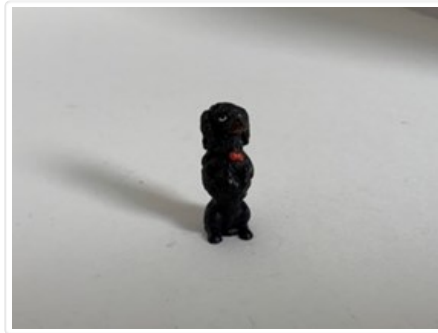

Images

Animal Figurine

<https://archives.whyte.org/en/permalink/artifact107.01.0202>

Title: Animal Figurine
Date: n.d.
Material: metal
Dimensions: 1.5 x 2.2 cm
Description: Miniature metal ornamental figurine in the form of a white dog. The dog has a small loop on its back, seemingly to hang it.
Subject: Whyte
animals
miniature
Credit: Gift of Catharine Robb Whyte, O. C., Banff, 1979
Catalogue Number: 107.01.0202

Images

Decorative Figurine Set

<https://archives.whyte.org/en/permalink/artifact107.01.0201%20a-g>

Title:	Decorative Figurine Set
Date:	n.d.
Material:	metal
Dimensions:	3.0 x 1.6 cm
Description:	A set of 7 matching figurines. The figurines are figures wearing black boots, white pants, a red tail coat, and white hat. The figure is in a walking stance on a flat black platform and holding a cane. Figure (a) has a loop on top of its head and figure (b) is missing its head. Figures (b) through (g) have a flat loop at the back. The bases of the figures say "MADE IN ENGLAND"
Subject:	Whyte miniature
Credit:	Gift of Catharine Robb Whyte, O. C., Banff, 1979
Catalogue Number:	107.01.0201 a-g

Images

Figurine Statue

<https://archives.whyte.org/en/permalink/artifact107.01.0188>

Title: Figurine Statue

Date: n.d.

Material: metal

Dimensions: 3.1 x 1.0 cm

Description: Miniature metal figurine of a man standing next to a pig. The figurine is painted. The man is wearing black pants, a red top, a black hat, and is holding a metal rod. The pig is pink.

Images

Animal Figurine

<https://archives.whyte.org/en/permalink/artifact107.01.0186>

Title: Animal Figurine
Date: n.d.
Material: ceramic
Dimensions: 1.0 x 0.6 cm
Description: Miniature ceramic figurine in the shape of a squat bird. The bird is white with a red dot on the top of its head. There is a small hole in its base.
Subject: Whyte
miniature
ceramic
animal
Credit: Gift of Catharine Robb Whyte, O. C., Banff, 1979
Catalogue Number: 107.01.0186