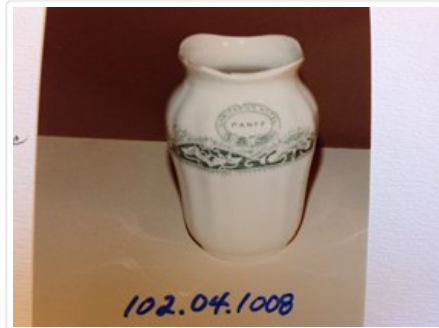

## Vase

<https://archives.whyte.org/en/permalink/artifact102.04.1008>

Title: Vase  
Date: 1890 – 1910  
Material: ceramic  
Dimensions: 12.2 cm  
Description: white and green, ex Banff Sanitarium Hotel, white, band of sunflowers and waterlilies against scalloped green background, "Sanitarium Hotel/Banff" written in crest (belt in oval shape stamped on shoulder above band, small simple shape with slightly ribbed sides and high shoulders closing in to wide mouth and small undulating lip, trademark crest stamped on base noting it is "porcelain opaque")  
Subject: institutions  
Banff Sanitarium  
Dr. Brett  
Credit: Gift of Forrest (Pat) Oliver Brewster, Banff, 1966  
Catalogue Number: 102.04.1008

## Images

This material is presented as originally created; it may contain outdated cultural descriptions and potentially offensive content. [Read more.](#)