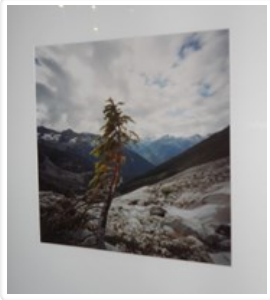

Research Collections

Lone Tree Below Illecillewaet Glacier

<https://archives.whyte.org/en/permalink/artifactbod.18.01>

Artist: Dianne Bos (1956 – , Canadian)

Title: Lone Tree Below Illecillewaet Glacier

Date: 2000

Medium: photograph on photographic paper

Description: Colour photograph of tree in foreground. Behind it there is a mountain landscape. Around the tree is a rocky area. Clouds extend across the sky.

Subject: botanical