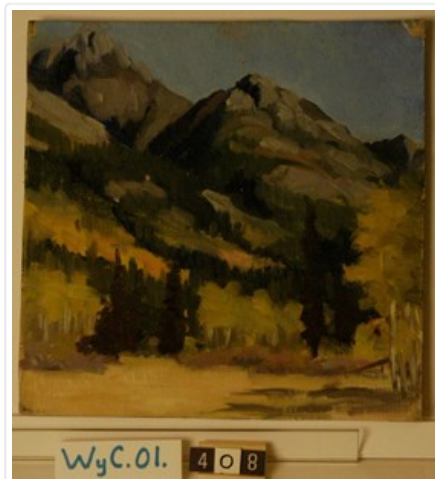

Images

This material is presented as originally created; it may contain outdated cultural descriptions and potentially offensive content. [Read more.](#)