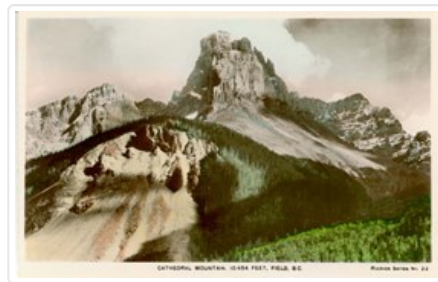

20 Real Photographs, Hand Coloured of Canadian Rocky Mountains, En Route Canadian Pacific Railway

<https://archives.whyte.org/en/permalink/catalogue18049>

Variant Title: No. 22 Cathedral Mountain, 10,454 feet, Field, B.C.
Place: Vancouver, Canada
Made in England
Publisher: The Camera Products Co.
Medium: Library - Postcard Series
Series: Rockies Series
Notes: Annotated
colour
Accession Number: 2411
Call Number: V225/PG-2-19

Images

This material is presented as originally created; it may contain outdated cultural descriptions and potentially offensive content. [Read more.](#)