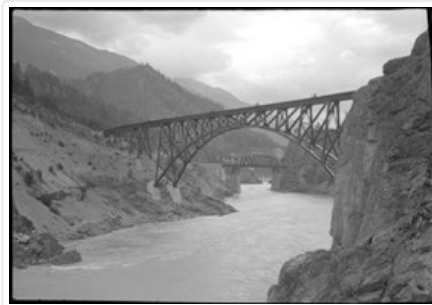

33. From Glacier west

<https://archives.whyte.org/en/permalink/descriptions27972>

Part Of: Byron Harmon fonds
Description Level: 6 / Item
Fonds Number: V263
Series: I. Scenic / commercial series
Sub-Series: A.1.a. Negatives, Main series : 13 x 18 cm and smaller
Reference Code: V263 / NA - 1612
GMD: Photograph
Negative
Date Range: [between 1903 and 1942]
Physical Description: 1 photograph : negative, 13 x 18 cm or smaller
Subject Access: Environment and Nature
Geographic Access: British Columbia
Creator: Byron Harmon (Banff, Alberta)

Images

OrderRemove