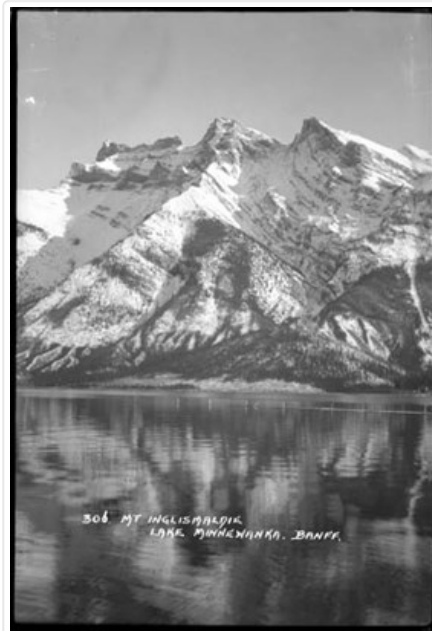

306. Mt. Inglismaldie, Minnewanka

<https://archives.whyte.org/en/permalink/descriptions30308>

Part Of: Byron Harmon fonds
Description Level: 6 / Item
Fonds Number: V263
Series: I. Scenic / commercial series
Sub-Series: A.1.a. Negatives, Main series : 13 x 18 cm and smaller
Reference Code: V263 / NA - 4345
GMD: Photograph
Negative
Date Range: [between 1903 and 1942]
Physical Description: 1 photograph : negative, 13 x 18 cm or smaller
Subject Access: Environment and Nature
Geographic Access: Alberta
Creator: Byron Harmon (Banff, Alberta)

Images

OrderRemove