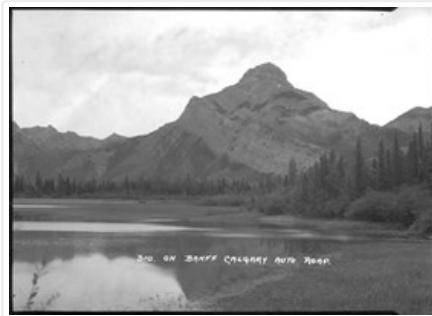

310. On Banff Calgary Rd.

<https://archives.whyte.org/en/permalink/descriptions30323>

Part Of: Byron Harmon fonds
Description Level: 6 / Item
Fonds Number: V263
Series: I. Scenic / commercial series
Sub-Series: A.1.a. Negatives, Main series : 13 x 18 cm and smaller
Reference Code: V263 / NA - 4373
GMD: Photograph
Negative
Date Range: [between 1903 and 1942]
Physical Description: 1 photograph : negative, 13 x 18 cm or smaller
Subject Access: Environment and Nature
Geographic Access: Alberta
Creator: Byron Harmon (Banff, Alberta)

Images

OrderRemove