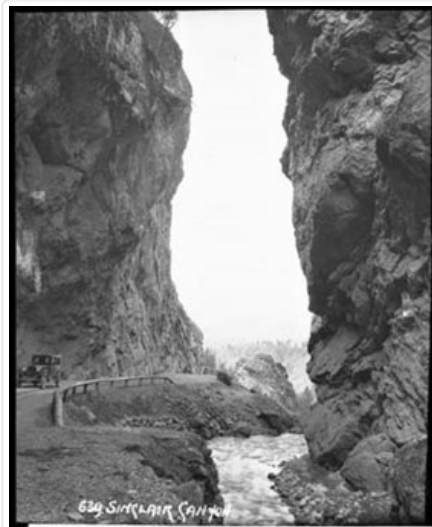

Research Collections

639. Sinclair Canyon

<https://archives.whyte.org/en/permalink/descriptions30962>

Part Of: Byron Harmon fonds
Description Level: 6 / Item
Fonds Number: V263
Series: I. Scenic / commercial series
Sub-Series: A.1.a. Negatives, Main series : 13 x 18 cm and smaller
Reference Code: V263 / NA - 5513
GMD: Photograph
Negative
Date Range: [between 1903 and 1942]
Physical Description: 1 photograph : negative, copy, 13 x 18 cm or smaller
Scope & Content:
Kootenay National Park
Subject Access: Environment and Nature
Geographic Access: British Columbia
Creator: Byron Harmon (Banff, Alberta)

Images

OrderRemove