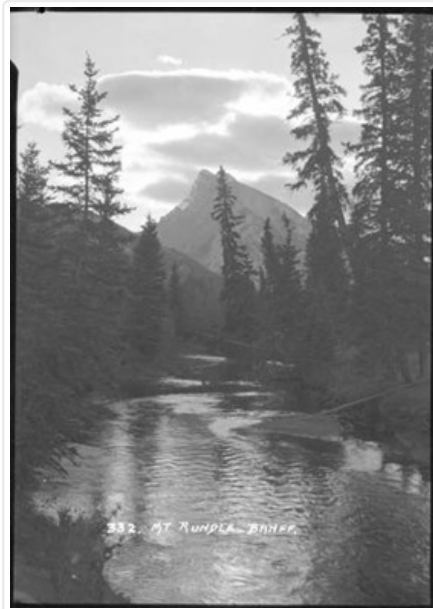

332. Mt. Rundle

<https://archives.whyte.org/en/permalink/descriptions31945>

Part Of: Byron Harmon fonds
Description Level: 6 / Item
Fonds Number: V263
Series: I. Scenic / commercial series
Sub-Series: A.1.a. Negatives, Main series : 13 x 18 cm and smaller
Reference Code: V263 / NA - 6246
GMD: Photograph
Negative
Date Range: [between 1903 and 1942]
Physical Description: 1 photograph : negative, 13 x 18 cm or smaller
Subject Access: Environment and Nature
Geographic Access: Alberta
Creator: Byron Harmon (Banff, Alberta)

Images

OrderRemove