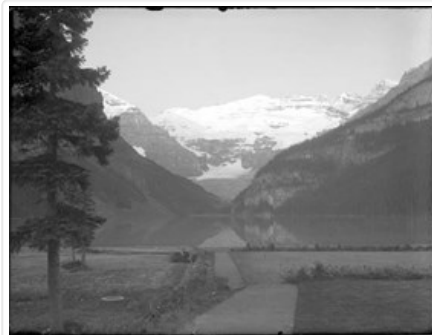

343. Lake Louise

<https://archives.whyte.org/en/permalink/descriptions32154>

Part Of: Byron Harmon fonds
Description Level: 6 / Item
Fonds Number: V263
Series: I. Scenic / commercial series
Sub-Series: A.1.d. Negatives, Main series : glass
Reference Code: V263 / NG-51
GMD: Photograph
Negative
Date Range: [ca.1910]
Physical Description: 1 photograph : negative, glass, 13 x 18 cm or smaller
Scope & Content:
Mount Victoria, Victoria Glacier and Lake Louise
Subject Access: Environment and Nature
Geographic Access: Alberta
Creator: Byron Harmon (Banff, Alberta)

Images

OrderRemove