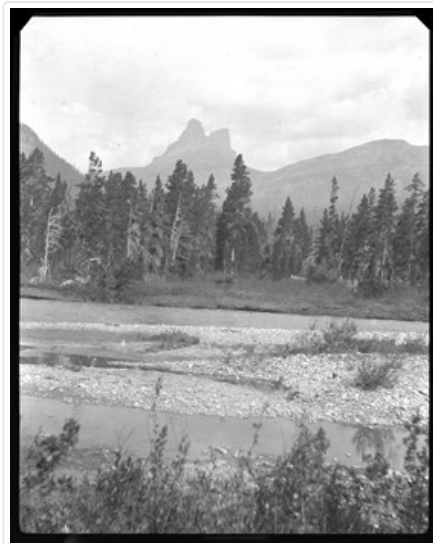

Images

OrderRemove

This material is presented as originally created; it may contain outdated cultural descriptions and potentially offensive content. [Read more.](#)