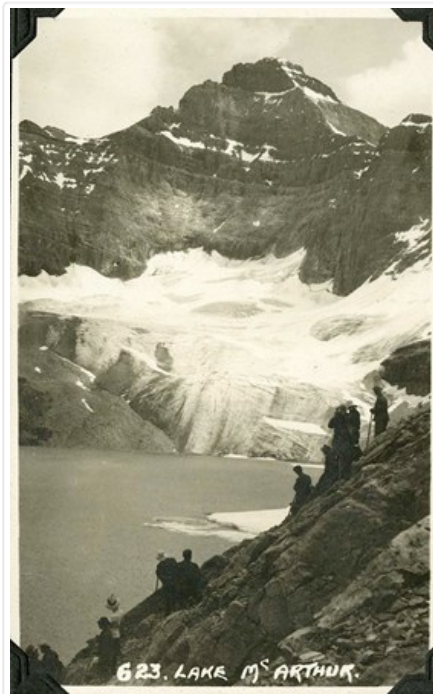

Research Collections

623. Lake McArthur

<https://archives.whyte.org/en/permalink/descriptions50398>

Part Of: Peter and Catharine Whyte fonds
Description Level: 6 / Item
Fonds Number: M36 / V683 / S37
Series: V683 / III / A / 1 : Peter and Catharine Whyte Personal sub series
Reference Code: V683 / III / A / 1 / PD - 1
GMD: Photograph
Date Range: [ca.1930]

Physical Description: 1 album page with 2 photographs : 1 photograph

Scope & Content:

Image of Lake McArthur - people along mountainside in foreground

Images

OrderRemove

OrderRemove