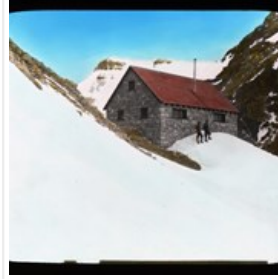

Research Collections

[1 person and dog fording stream on horseback]

[Abbot Pass Hut]

[Abbot Pass Hut]

Above the Narrows in Maligne [Lake]

The Alaskan Queen Black Fox - First Prize Winner

Alene aeoulis Yoho
7.21.05

[Alexandra River and Glacier]

Alpine Anemone

Alpine Buttercup

Androsace

Antelope

[Antelope, Animal Paddock, Banff]

Arctostaphylos uva-ursi

Ascent of Mt. [Mount] Wilcox

[Ascent to the Wilcox Pass]

Aster

Athabasca, Columbia in distance [camp scene]

Athabasca Gorge [Falls]

[Athabasca Valley]

Athabaska [Athabasca] near Hinton looking towards Smoky R. [River]