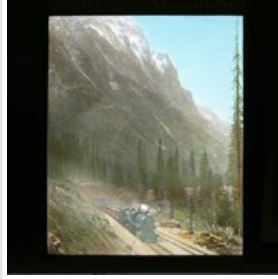

## Research Collections

Canadian Pacific Railway  
Passenger Train at Banff  
Station

Connaught Tunnel, Glacier  
[Glacier Park], B.C.  
[British Columbia] -  
Glacier ...

Locks. Sault Ste. Marie,  
Ont. [Ontario] - Canadian  
scenes

Promotional Lantern  
Slides

Promotional Lantern  
Slides

Canadian Pacific Railway  
Lantern Slides

Jim Brewster pioneer  
guide of the Canadian  
Rockies [at the ...

Trail Riders on Gibbon  
Pass [Banff National Park]  
named after ...