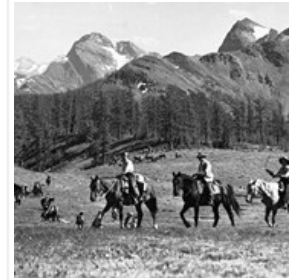

## Research Collections

Canadian Pacific Railway  
Passenger Train at Banff  
Station

Connaught Tunnel, Glacier  
[Glacier Park], B.C.  
[British Columbia] -  
Glacier ...

Locks. Sault Ste. Marie,  
Ont. [Ontario] - Canadian  
scenes

Promotional Lantern  
Slides

Promotional Lantern  
Slides

Canadian Pacific Railway  
Lantern Slides

Jim Brewster pioneer  
guide of the Canadian  
Rockies [at the ...

Trail Riders on Gibbon  
Pass [Banff National Park]  
named after ...

Wilf Carter, cowboy singer  
and song leader of the  
Trail ...

[Swiss Guide leading  
hikers at] Lake Louise

[Park Museum interior?  
Banff]