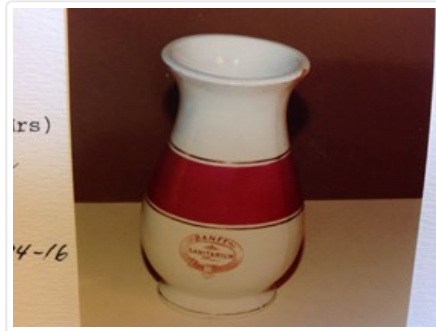

Title: Plate
Date: 1890 – 1915
Material: ceramic
Dimensions: 2.7 x 20.0 cm
Description: A small plate in an oval shape, white with green floral decoration around the edge. An oval with "Banff" and "Sanitarium Hotel" written on top. An illegible stamp on the bottom.
Subject: souvenirs
institutions
Banff Sanitarium Hotel
Credit: Gift of Bertha Verkuil Davis, Calgary, 1991
Catalogue Number: 104.20.1083

Images

Vase

<https://archives.whyte.org/en/permalink/artifact102.04.1002>

Title: Vase
Date: 1890 – 1910
Material: ceramic
Dimensions: 14.7 x 8.7 cm
Description: Ex Banff Sanitarium, drainage holes in base, white china, wide red-purple band outlined with gold lines, stamped brown "Banff Sanitarium" crest (belt forming oval shape) on front, 5 cm drainage holes in base, very simple shape, lip gently flaring from wide neck and slightly bulbous belly, gold line around foot and lip
Subject: Banff Sanitarium
Dr. Brett
Credit: Gift of Mr. and Mrs. Norman Tabuteau, Banff, 1966
Catalogue Number: 102.04.1002

Images

Vase

<https://archives.whyte.org/en/permalink/artifact102.04.1008>

Title: Vase
Date: 1890 – 1910
Material: ceramic
Dimensions: 12.2 cm
Description: white and green, ex Banff Sanitarium Hotel, white, band of sunflowers and waterlilies against scalloped green background, "Sanitarium Hotel/Banff" written in crest (belt in oval shape stamped on shoulder above band, small simple shape with slightly ribbed sides and high shoulders closing in to wide mouth and small undulating lip, trademark crest stamped on base noting it is "porcelain opaque")
Subject: institutions
Banff Sanitarium
Dr. Brett
Credit: Gift of Forrest (Pat) Oliver Brewster, Banff, 1966
Catalogue Number: 102.04.1008