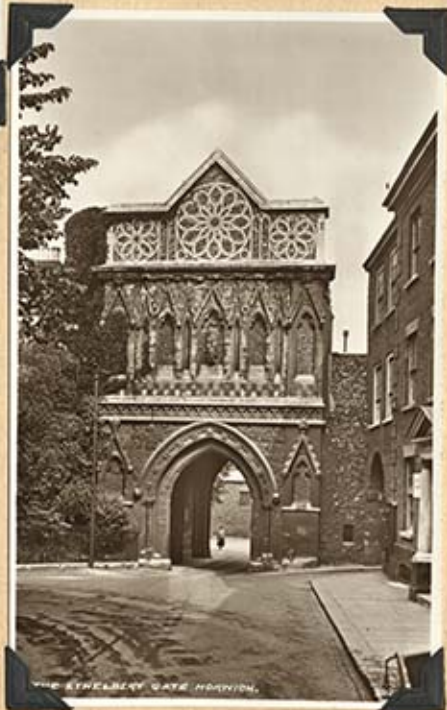

ST. NICHOLAS GATEWAY, LINCOLN

NEWPORT ARCH, LINCOLN. (2)

ZIEBIS, NY

NEWPORT ARCH, LINCOLN

124

THE ST. NICHOLAS GATEWAY, LINCOLN

Old Hill Gate House, Seven Dials, Worcester.
 These interesting little houses, some of them built in the 17th and 18th centuries, were used for collecting tolls. The first one built was just by the same man, one William Burrell. In connection with the reconstruction of the Seven Dials in 1825 some of the buildings were removed. In early days the houses formed the boundary line between English and Welsh territory.