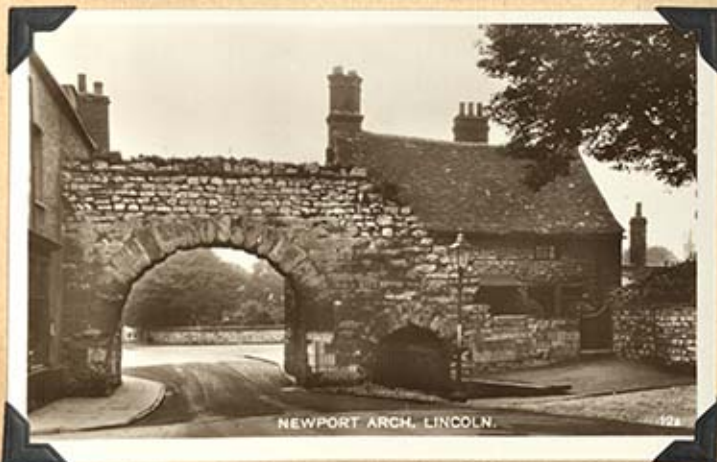

4858

York.

EAST GATE, WARWICK

0 268

GOODRICH CASTLE

Goodrich Castle, The Chapel

1921

NEWPORT ARCH, LINCOLN

ST. NICHOLAS GATEWAY, LINCOLN

NEWPORT ARCH, LINCOLN. (2)

ZIEBIS, NY

NEWPORT ARCH, LINCOLN

124

THE ST. NICHOLAS GATEWAY, LINCOLN

Old Hill Gate House, Seven Dials, Worcester.
 These interesting little houses, some of them built in the 17th and 18th centuries, were used for collecting tolls. The first one built was just by the same man, one William Burrell. In connection with the reconstruction of the Seven Dials in 1825 some of the buildings were removed. In early days the houses formed the boundary line between English and Welsh territory.

Abbott Rymald's Gateway, London.
 Built about the year 1300.

Old Way, Colgate Tower, Worcester.
 It was a stronghold of King Charles II during the Civil War.

Worcester, Slich Gate.

Mr. P. J. ...
Linton ...